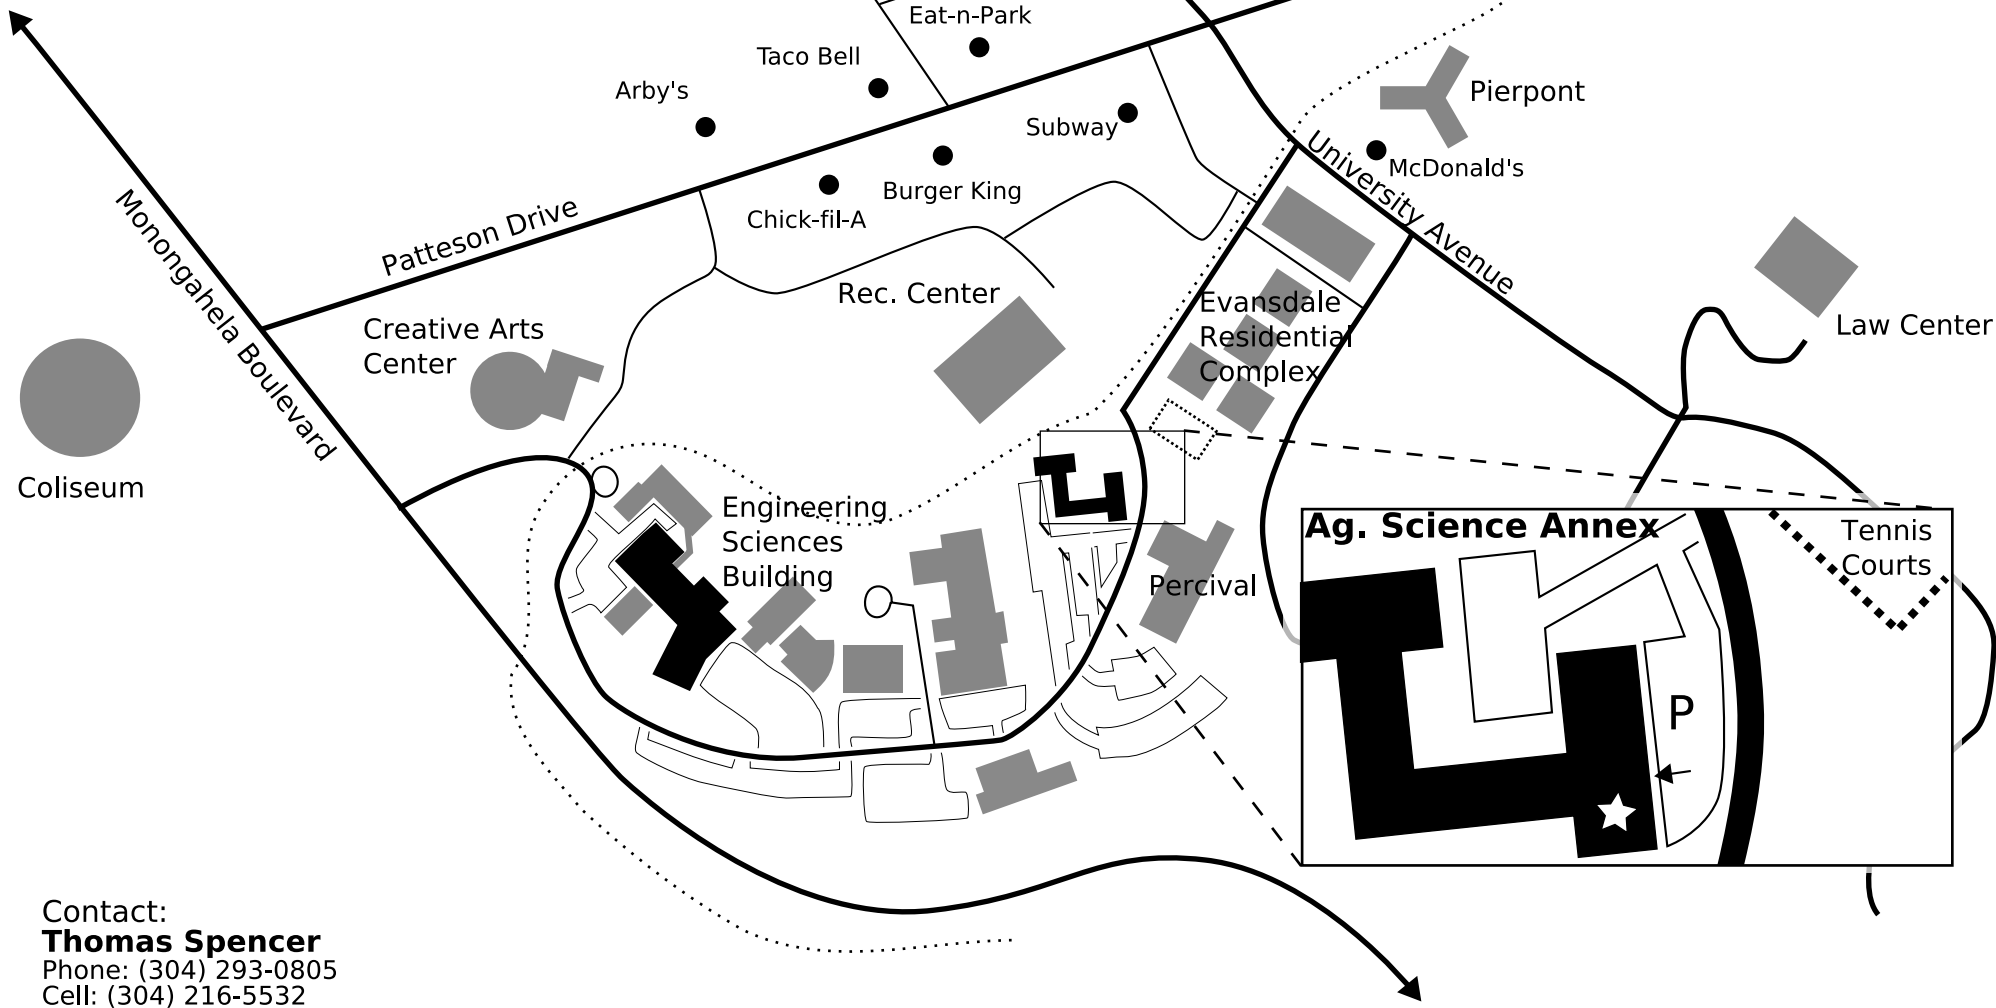

West Virginia University **CAFEE**

Center for Alternative Fuels Engines and Emissions
cafee.wvu.edu

To I-79
(Exit 155)

To I-68
(Exit 7)
Applebee's ●

Contact:
Thomas Spencer
Phone: (304) 293-0805
Cell: (304) 216-5532
Fax: (304) 293-6399
Email: thomas.spencer@mail.wvu.edu

To Downtown